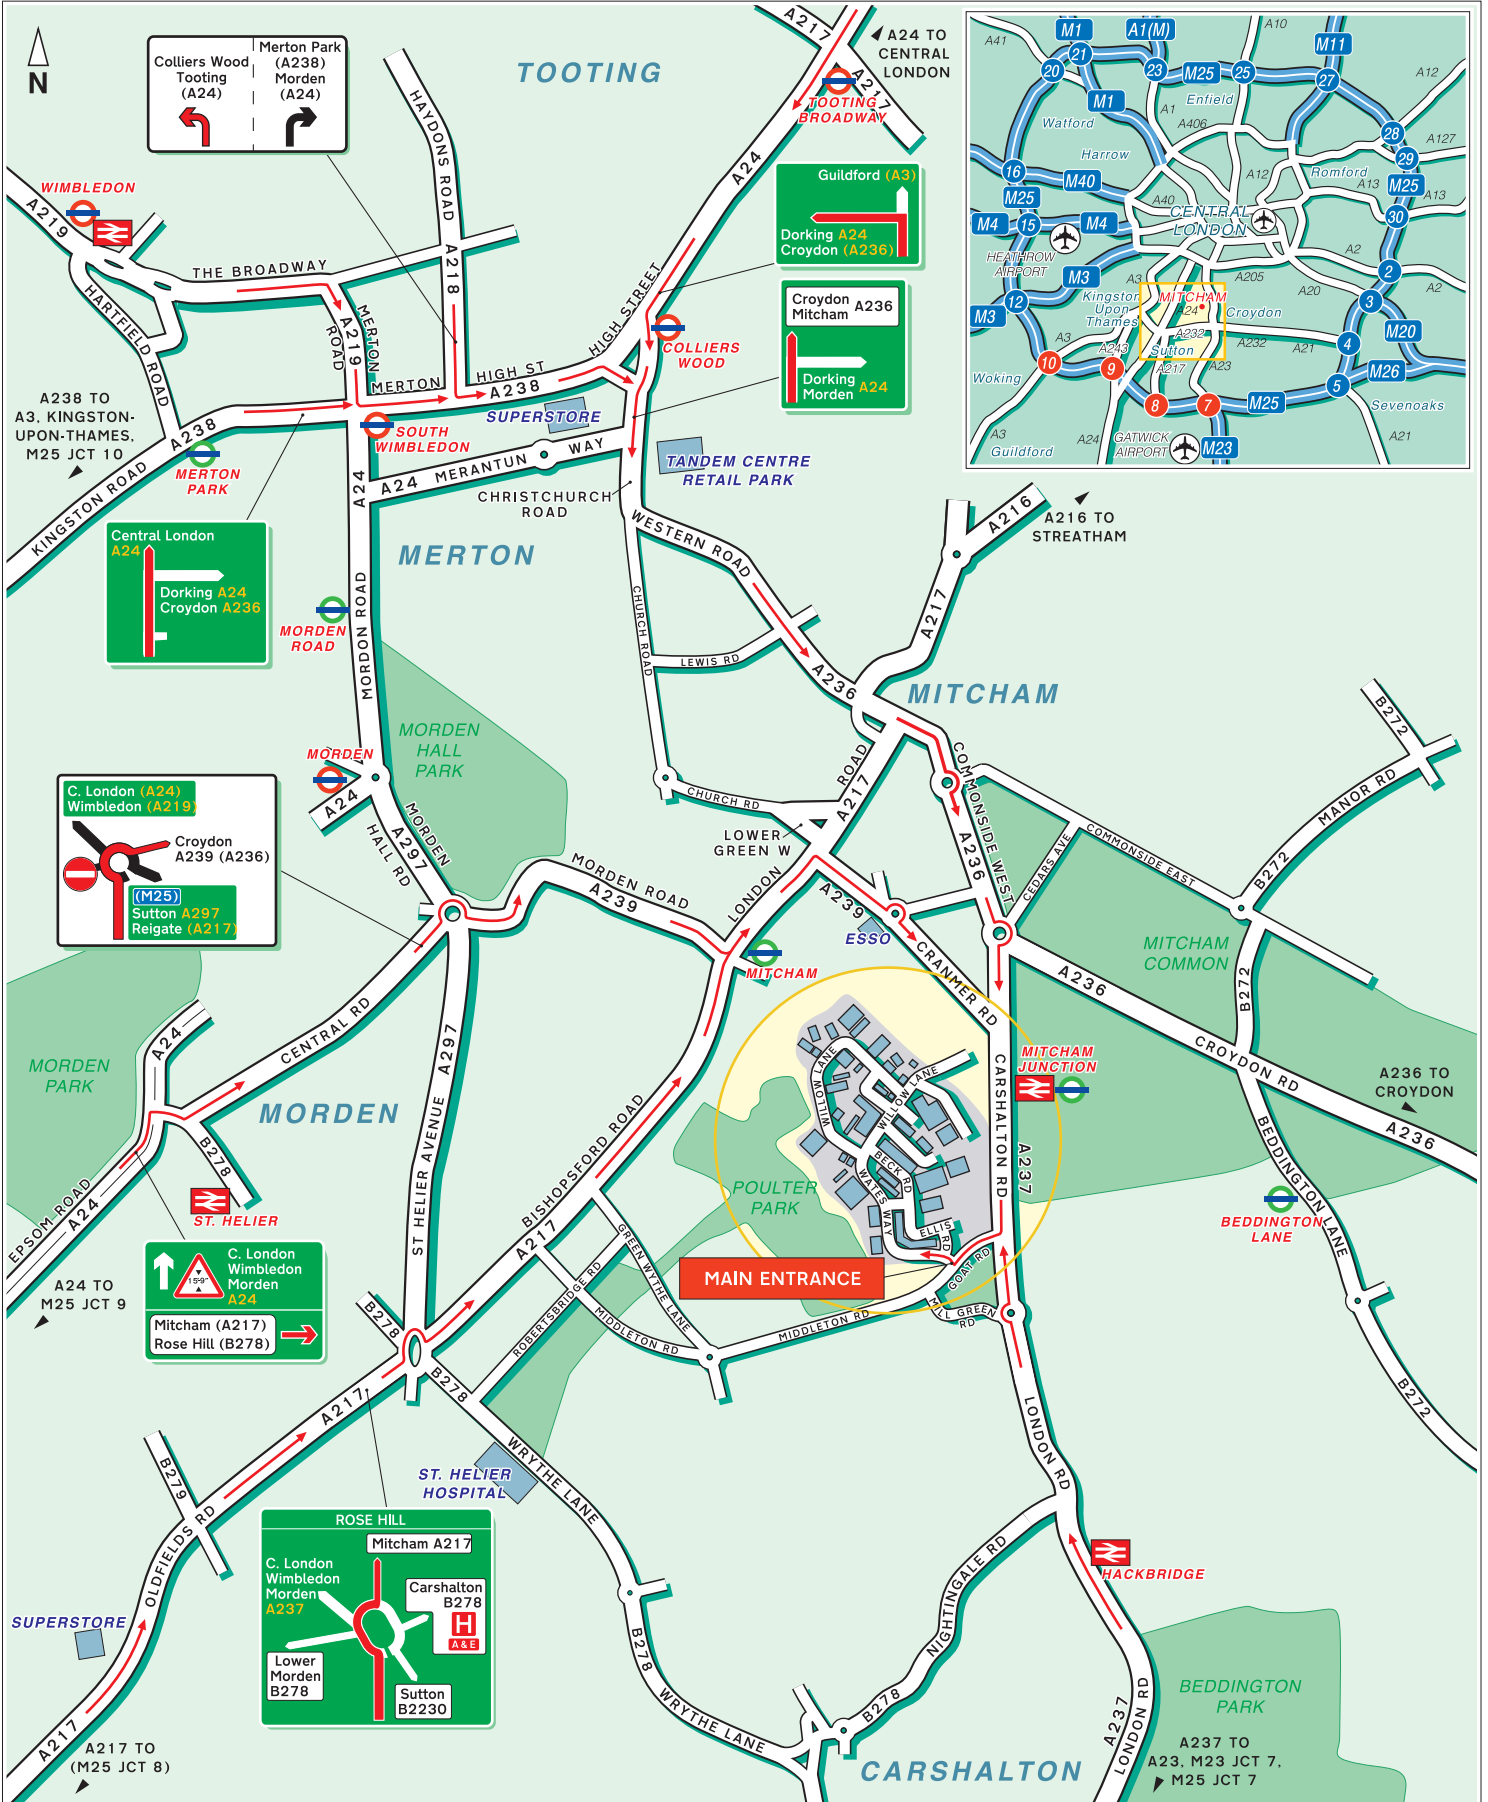

Public Transport

Mitcham Junction Station
 Approximately 5-10 minutes walk. For information on train operators and times phone National Rail Enquiries on 0845 7484950.

Mitcham Junction Station
 Approximately 5-10 minutes walk.

Gatwick Airport
 Approximately 35 minutes drive away.
Heathrow Airport
 Approximately 45 minutes drive away.

Unit 5
 Capital Business Centre
 24 Willow Lane
 Mitcham CR4 4NQ
 Tel: 020 8640 9887

Public Transport

By Tram
Mitcham Junction Station
 Approximately 5-10 minutes walk. For information on train operators and times phone National Rail Enquiries on 0845 7484950.

By Rail
Mitcham Junction Station
 Approximately 5-10 minutes walk.

By Air
Gatwick Airport
 Approximately 35 minutes drive away.
Heathrow Airport
 Approximately 45 minutes drive away.

Unit 5
 Capital Business Centre
 24 Willow Lane
 Mitcham CR4 4NQ
 Tel: 020 8640 9887