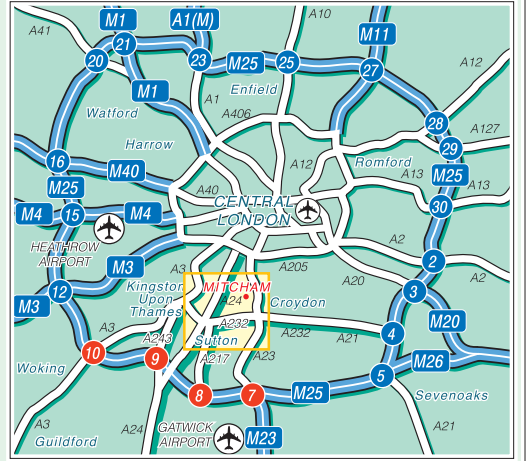

Public Transport

Mitcham Junction Station
 Approximately 5-10 minutes walk. For information on train operators and times phone National Rail Enquiries on 0845 7484950.

Mitcham Junction Station
 Approximately 5-10 minutes walk.

Gatwick Airport
 Approximately 35 minutes drive away.
Heathrow Airport
 Approximately 45 minutes drive away.

Unit 5
 Capital Business Centre
 24 Willow Lane
 Mitcham CR4 4NQ
 Tel: 020 8640 9887

Public Transport

By Air
Gatwick Airport
 Approximately 35 minutes drive away.
Heathrow Airport
 Approximately 45 minutes drive away.

Unit 5
 Capital Business Centre
 24 Willow Lane
 Mitcham CR4 4NQ
 Tel: 020 8640 9887